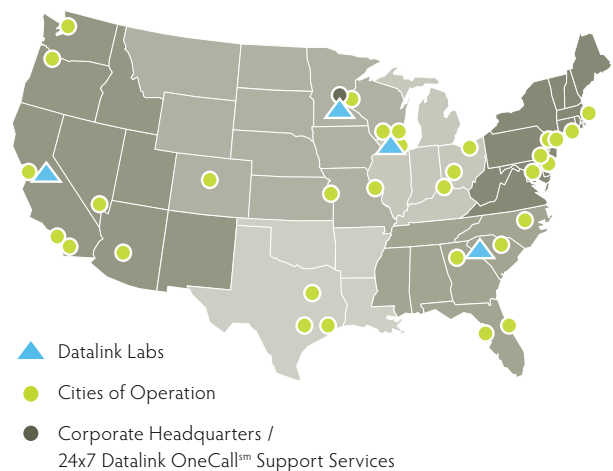

10050 Crosstown Circle, Suite 500, Eden Prairie, MN 55344
800.448.6314 | WWW.DATALINK.COM

DATA CENTER EXPERTISE

We are recognized by VMware, NetApp, and Cisco as a data center partner capable of delivering best-in-class services that include design implementation and cooperative support. We leverage best practices to deliver customers a completely integrated solution and quickly help them transform their data centers into shared virtualized infrastructures.

SIGNIFICANT BREADTH AND SCOPE

- We work with companies from nearly every industry.
- Companies rely on us to help them maximize the business effectiveness of their IT.
- Our solutions span all aspects of the data center – unified storage, servers, and networks.
- We design what we sell, deploy what we design, and support what we deliver.
- We have a nationwide presence with more than 30 office locations and four testing and validation labs throughout the U.S.

© 2010-2012, Datalink. All rights reserved. NetApp is a registered trademark of NetApp, Inc. in the U.S. and other countries. VMware is a registered trademark or trademark of VMware, Inc. in the United States and/or other jurisdictions. Cisco, CCDA, CCDP, CCIE, CCNA, CCNP, CCVP, and CCSP are registered trademarks of Cisco and/or its affiliates in the U.S. and certain other countries. All other trademarks are the property of their respective owners.